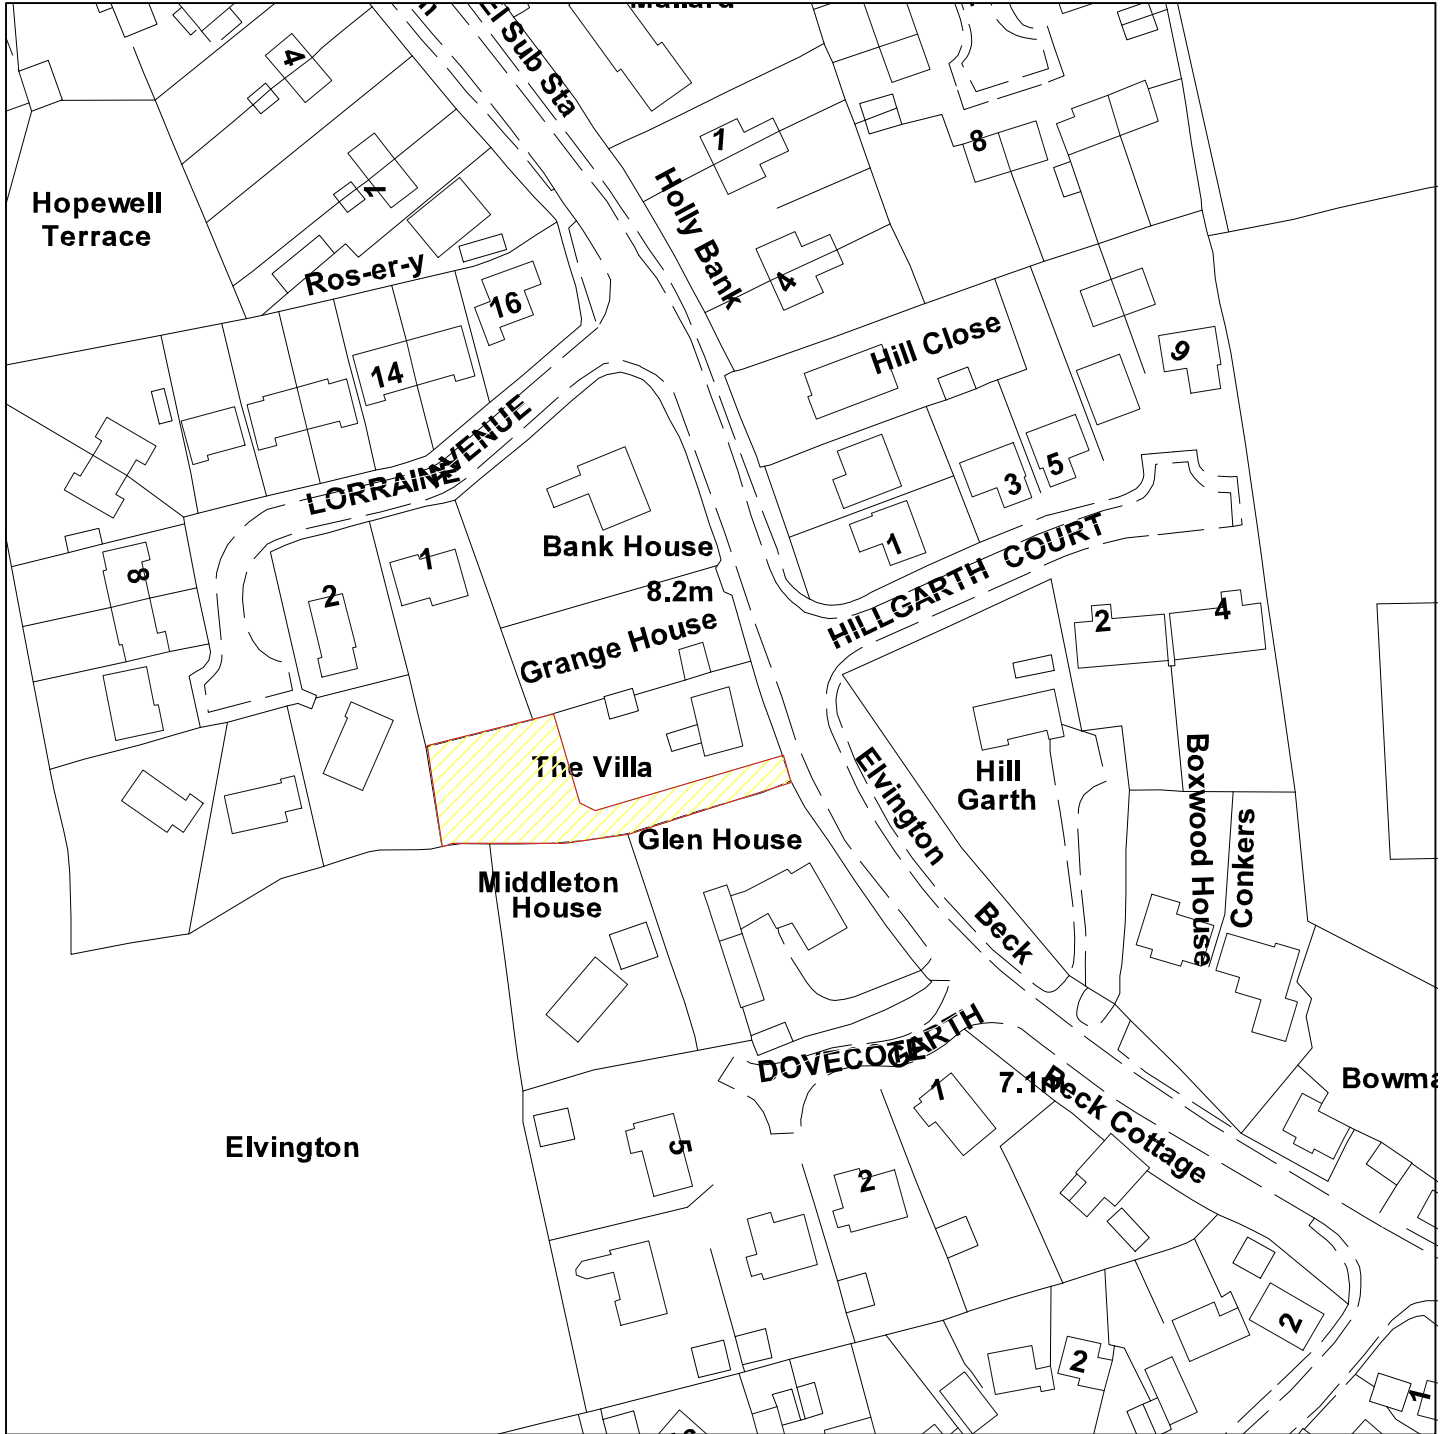

The Villa, Main Street, Elvington, York

Ref: 08/01868/FUL

GIS by ESRI (UK)

Scale : 1:1250

Reproduced from the Ordnance Survey map with the permission of the Controller of Her Majesty's Stationery Office © Crown Copyright 2000.